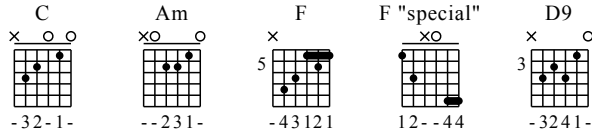

Summer Breeze

main guitar theme

Music by Martin Tallstrom

Capo. 3 fret

1

C C

let ring let ring - - - 4

T T I M T I (4) (3) A

The image shows a musical score for guitar, consisting of a vocal line and a guitar tablature. The vocal line is written on a single staff with a treble clef and contains the lyrics "I T M T I". The guitar tablature is written on a six-line staff with fret numbers (0, 7, 8, 3) and fingerings (circled numbers 1, 2, 3, 4). A double bar line is present after the first measure of the guitar part. Above the second measure of the guitar part, there are two curved arrows pointing up and down, labeled "1/2 1/2".