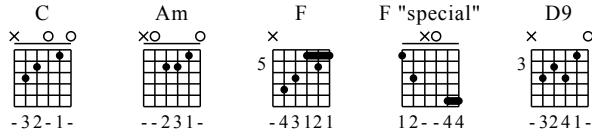

Summer Breeze

main guitar theme

Music by Martin Tallstrom

Capo. 3 fret

C C

1

let ring let ring - - - 4

T A B

3 2 0 2 (0) 2 3 0 1 (1) 0 0 3 2 0 2 (0) 2 3 0 1 (1) 0 0

T T I M T I (4) (3) A

C C

5

verse

let ring

3 2 0 2 (0) 2 3 0 1 (1) 0 0 3 2 0 2 (0) 3 3 0 2 0 1 3 0 3

(4)

134

Musical score for guitar, consisting of a standard staff and a tablature staff. The score is for measure 134. The guitar staff shows a melodic line with eighth notes and a final chord. The tablature staff shows fret numbers: 8, 7, 8, 7, 0, 8, 3, 0, 1, 2, 3. A double bar line is at the end of the measure. Above the tablature, there are circled numbers 2, 1, 2, 3, 1, 2, 4. Above the guitar staff, there are circled numbers 1, 2, 3, 4. A '1/2 1/2' marking with arrows is above the 7th fret. The word 'IMITI' is written below the tablature, with the circled numbers 1, 2, 3, 1, 2, 4 positioned under the letters I, M, I, T, I respectively.